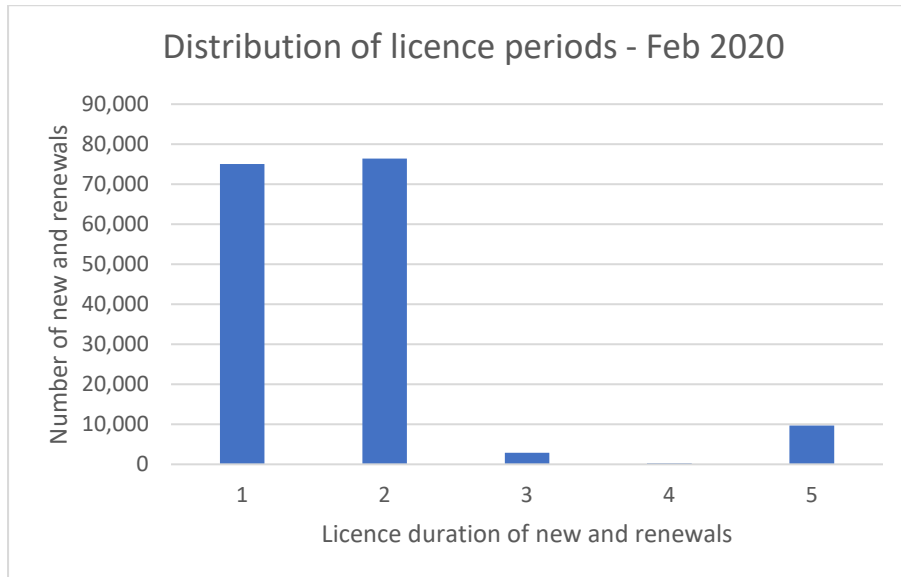

February 2020 volumes

	Feb-20	Jan-20	Feb-19	Y-o-Y %
Total new domains	41,712	38,978	43,828	-4.8%
Total names under management	3,174,755	3,172,057	3,184,285	-0.3%

Distribution of domain name licence periods